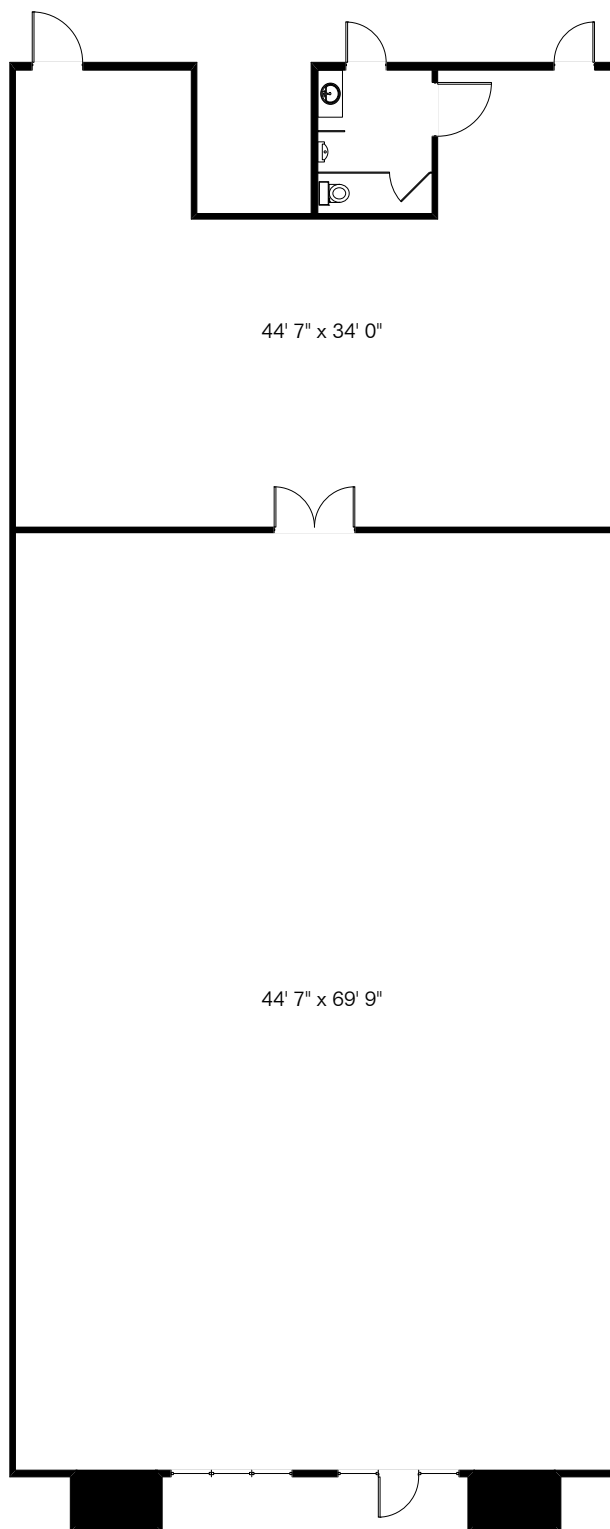

The square footages and room size information are deemed to be reliable but are not guaranteed and should be independently verified. This drawing is for marketing purposes only.

# 325 W Fry Blvd Suite E

Gross 4,634 Sq Ft

Site Visit June 2020

0 ft. 6 ft. 10 ft. 20 ft.

Copyright 2020 Floor Plans First! LLC  
All Rights Reserved.

**Floor Plans First!**  
See the Floor Plan First™  
[FloorPlansFirst.com](http://FloorPlansFirst.com)  
(520) 881-1500